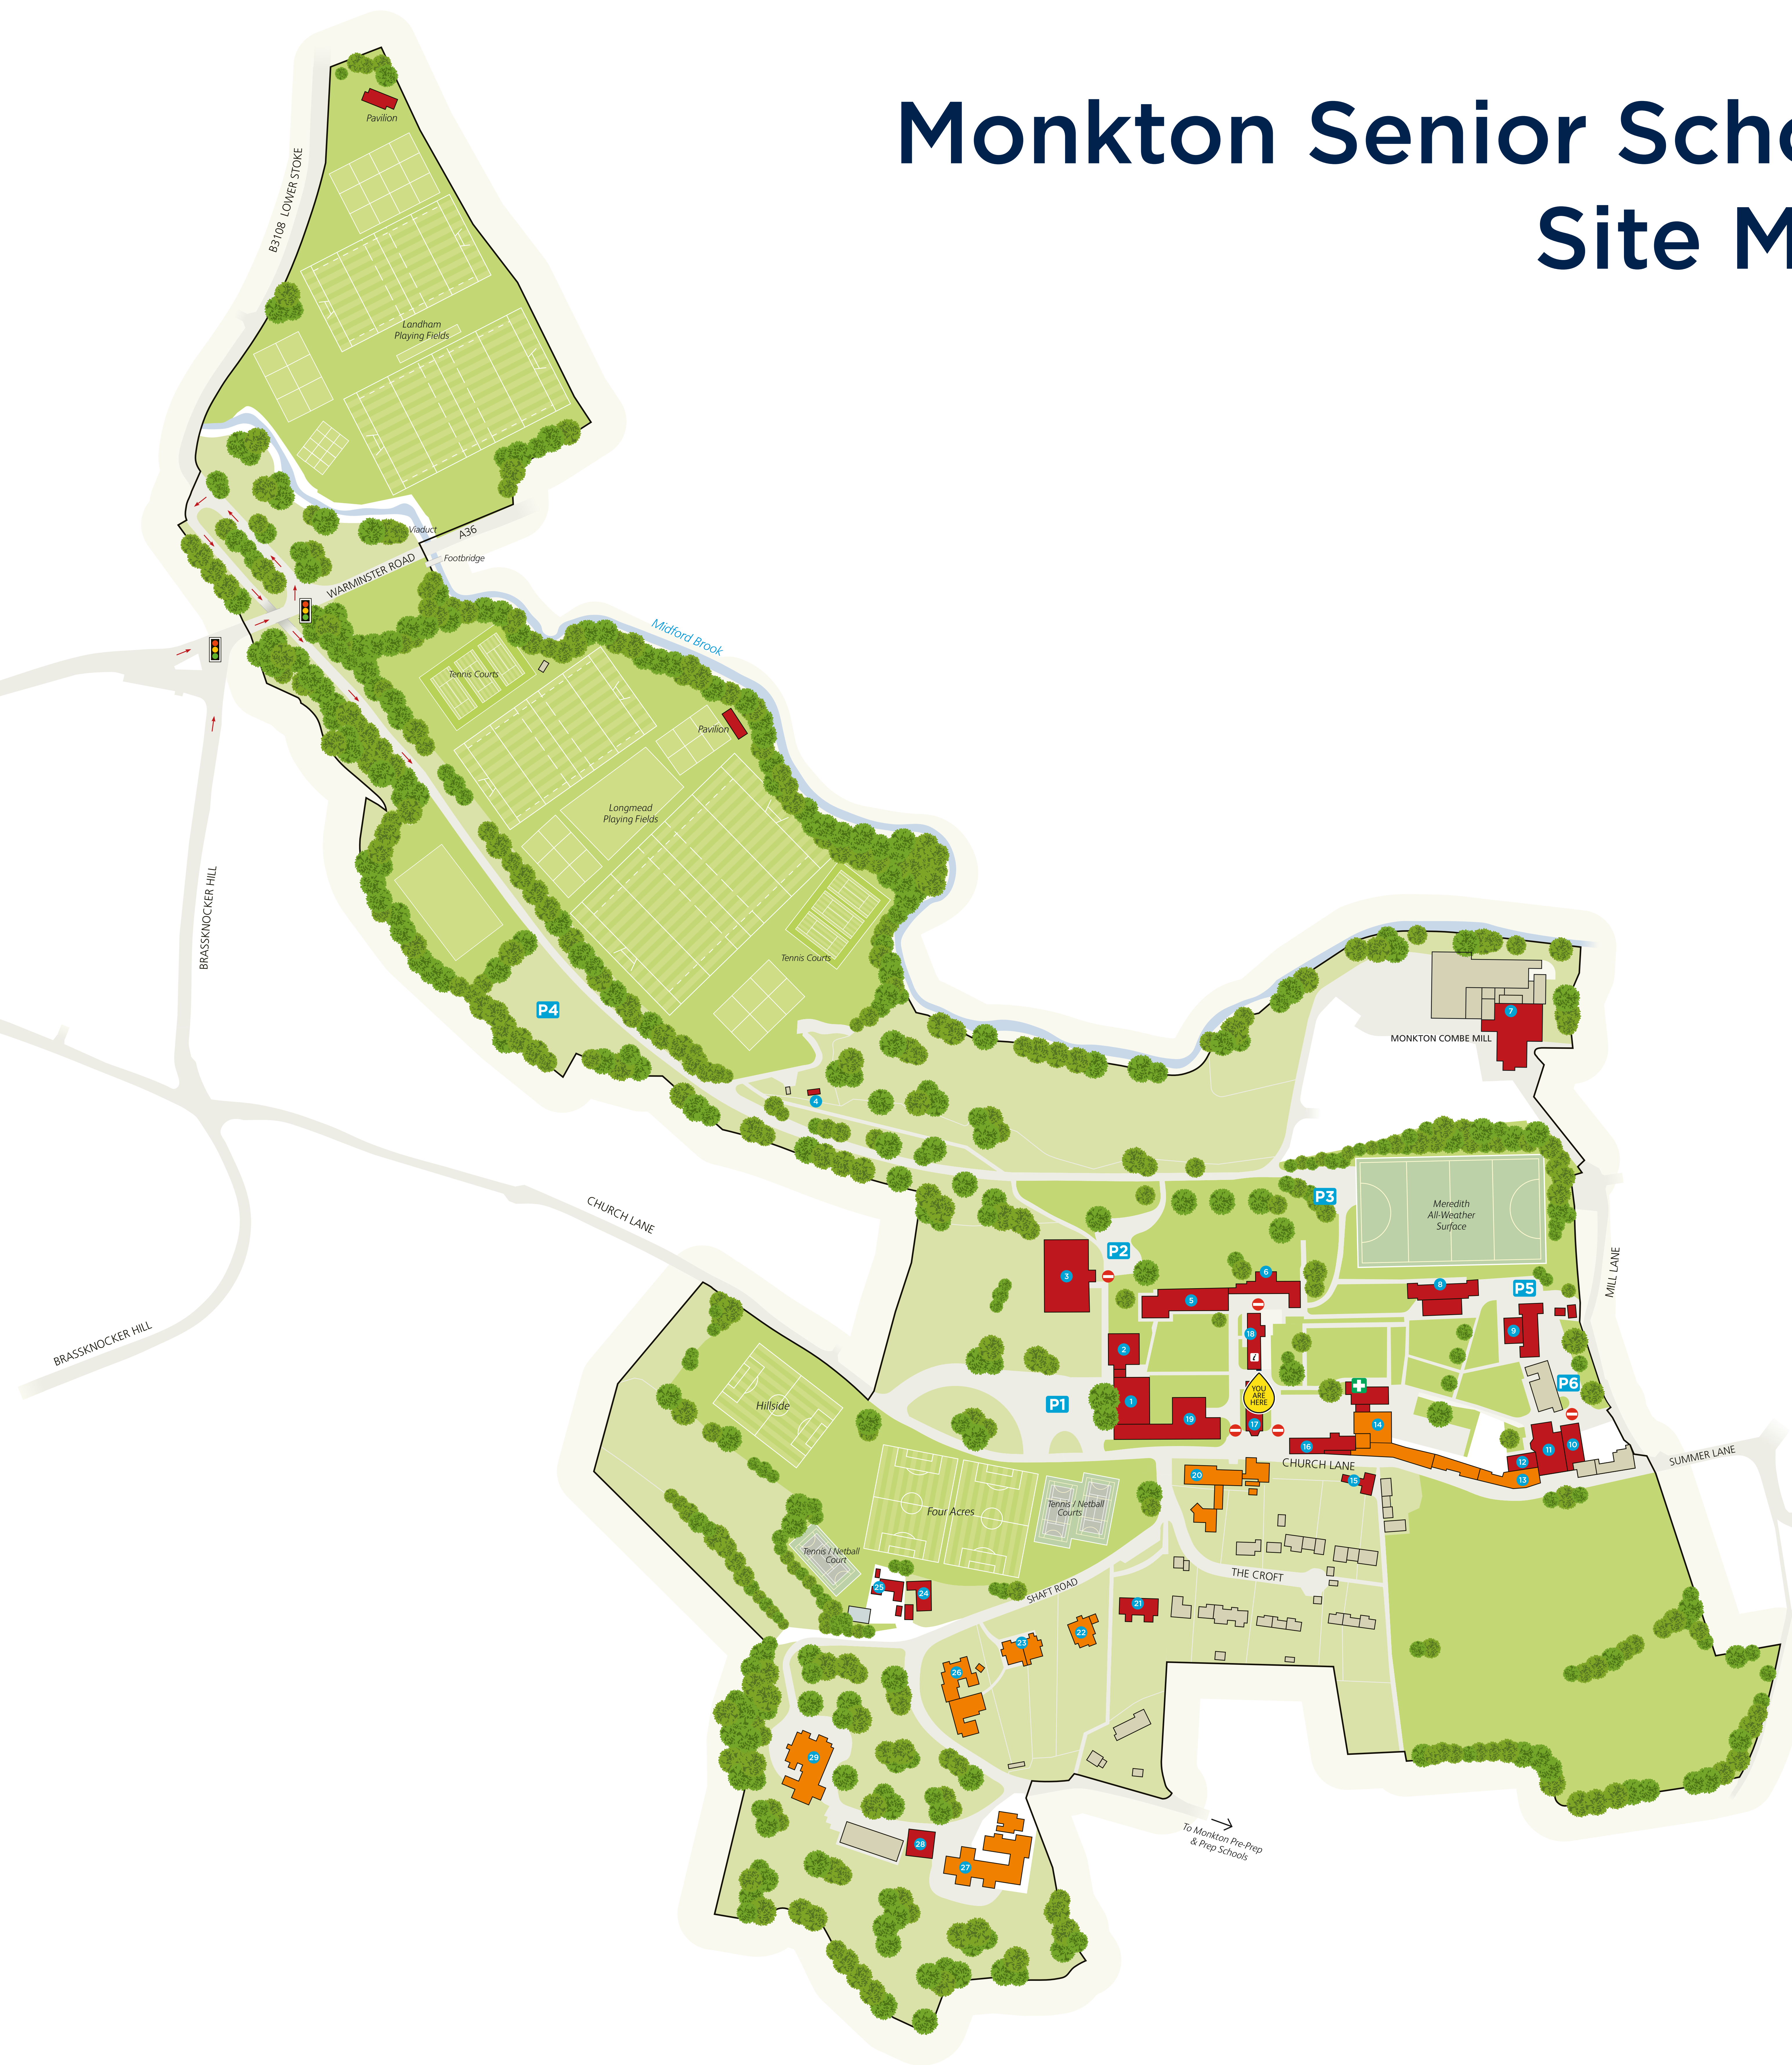

Monkton Senior School Site Map

Campus Key

- Reception
- Medical Centre
- No Entry for vehicles

Main Buildings & Sports Facilities

- 1 Assembly Hall
- 2 Wigram
- 3 Knight Sports Centre
- 4 Grounds Department
- 5 The Basson Art & Design Centre
- 6 CCF
- 7 Maintenance Department
- 8 Hockey Block
- 9 Music
- 10 Kitchens
- 11 Dining Hall
- 12 Old Hall
- 15 Braeside
- 16 The Cuthbertson Learning Resource Centre
- 17 Chapel
- 18 Principal's Office, Bursary & Admissions
- 19 The AC Maths & Science Centre
- 21 Woodbine Cottages
- 24 Headmaster's House
- 25 Binmead
- 28 Squash Courts

Boarding Houses

- 13 Farm House
- 14 School House
- 20 Grange
- 22 Reynella
- 23 Della Pace
- 26 Eddystone
- 27 Nutfield
- 29 Clarendon

Parking

- Governor's Field
- Knight Sports Centre
- Astroturf
- Longmead
- Hockey Block
- Mill Lane