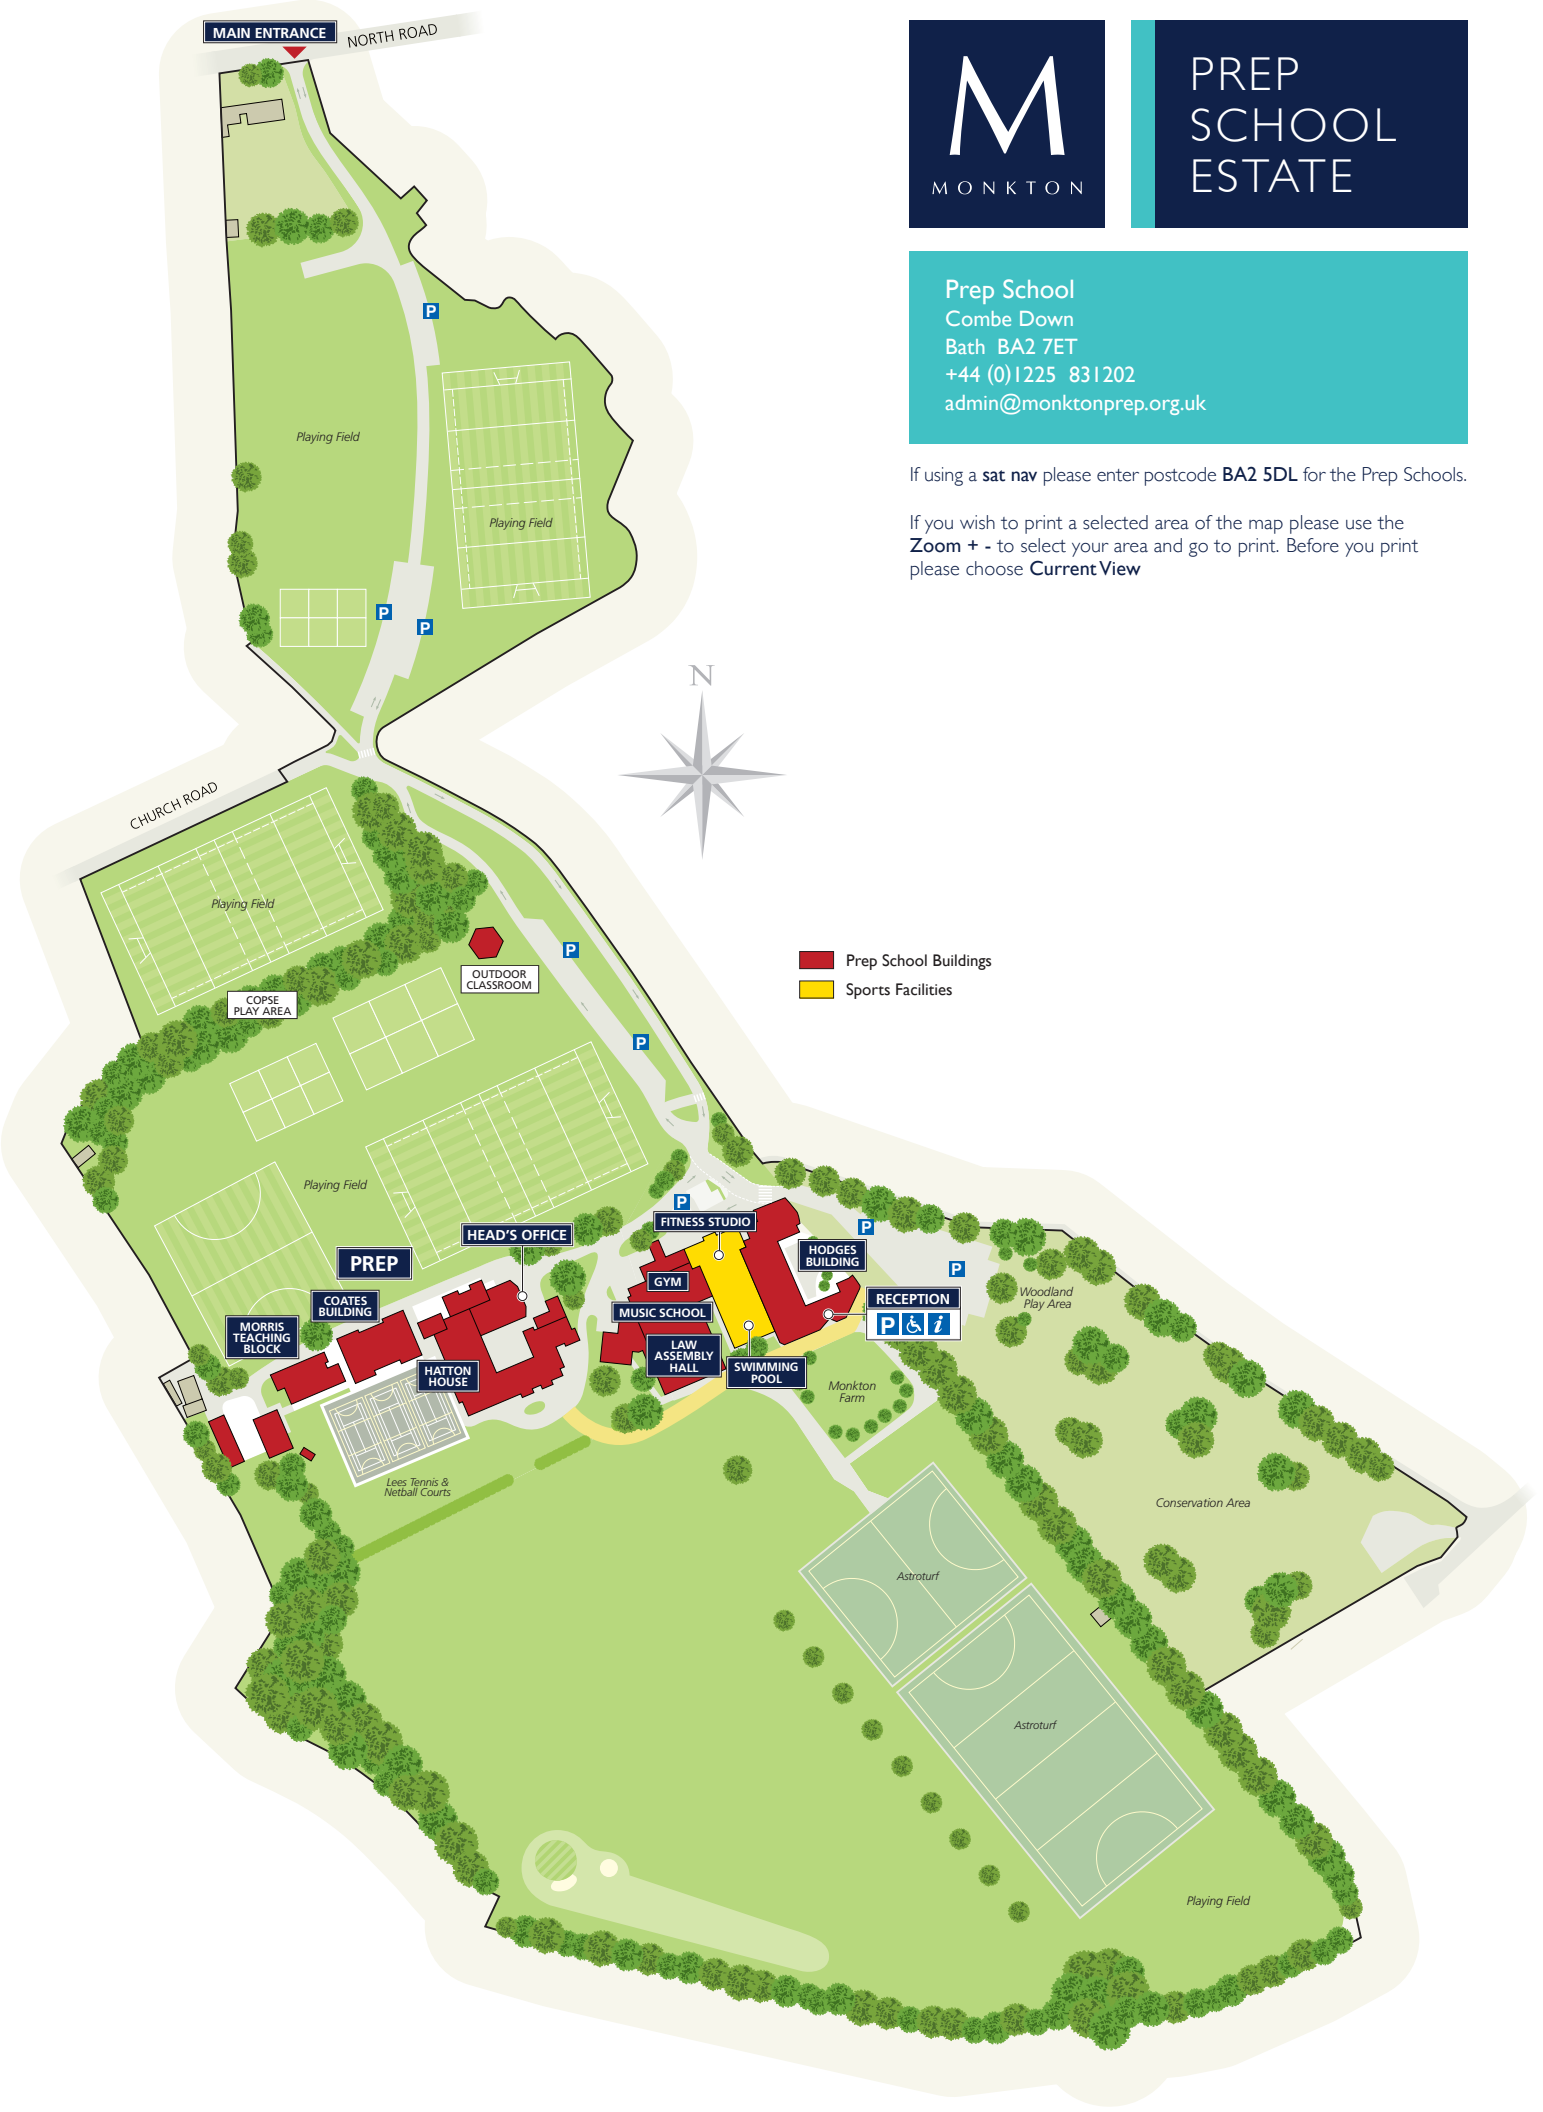

MAIN ENTRANCE NORTH ROAD

PREP SCHOOL ESTATE

Prep School
Combe Down
Bath BA2 7ET
+44 (0)1225 831202
admin@monktonprep.org.uk

If using a **sat nav** please enter postcode **BA2 5DL** for the Prep Schools.

If you wish to print a selected area of the map please use the **Zoom +** - to select your area and go to print. Before you print please choose **Current View**

- Prep School Buildings
- Sports Facilities