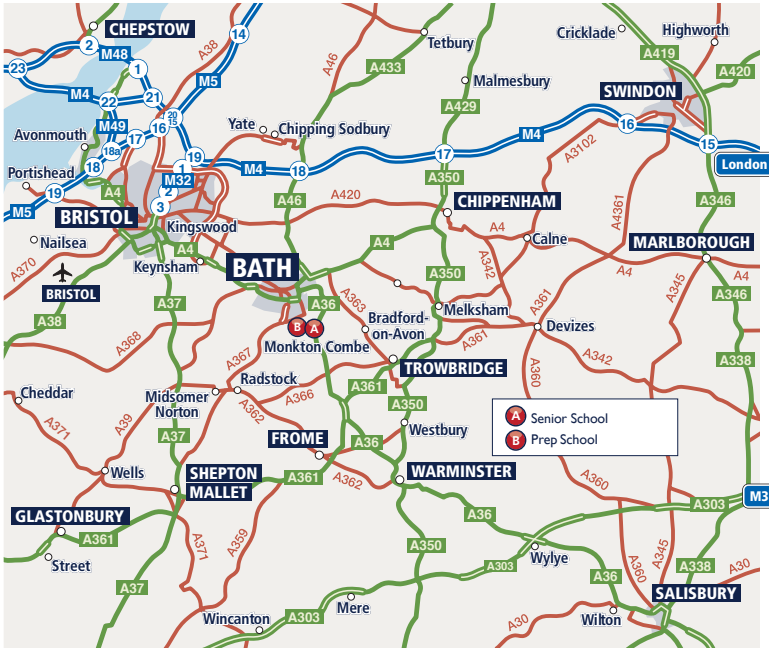

MONKTON

HOW TO FIND US

Approach Routes

If using a sat nav to travel the postcodes are BA2 7HG for the Senior School and BA2 5DL for the Prep. Monkton can be approached from various directions, and the Schools are easily located to the southeast of Bath town centre. The Senior School is situated at Monkton Combe and the Prep is in Combe Down.

Distances to Monkton are:

Bristol	15 miles	Warminster	14 miles
Heathrow	104 miles	Salisbury	36 miles
London	120 miles	Swindon	40 miles

Arriving by Rail

Trains run half hourly to Bath Spa Railway Station which is only a 10 minute taxi journey away. Direct rail services run to London Paddington, Bristol Parkway (near M32/M4), Bristol Temple Meads (city centre) and Exeter. For a local taxi company call: Abbey Taxis 01225 444444

Arriving by Air

London Heathrow is approximately a 2 hour drive to Bath, and Bristol International Airport is only 40 minutes away. A dedicated bus service, the Flyer Airport Express Link, runs every 10 minutes from Bristol Airport to Bristol Temple Meads Railway Station, which has a direct service to Bath Spa Train Station.

Arriving by Road

From the North: Senior School exit M4 at Junction 18 and take A46 towards Bath. At the A4 roundabout turn left onto London Road West towards Batheaston. After 0.4 miles turn right onto Toll Bridge Road (£1 charge). Continue ahead along Mill Lane, cross the canal and bear right onto High Street. Travel for 0.2 miles and turn left onto Down Lane. After a further 0.2 miles turn left onto the A36 Warminster Road. Continue for 2.9 miles and at the traffic lights turn right onto Brassknocker Hill. Take the first turning left onto Church Lane to the Senior School. For the Prep continue along Brassknocker Hill and turn left at the roundabout, by Wessex Water HQ, onto Claverton Down Road. Travel for 0.9 miles along North Road and take the second left after Shaft Road for the Prep & Pre-Prep entrance.

From the West: Prep approach Bath via the A39 or A4 to the Globe Inn Roundabout and take the exit for Combe Down. After 3 miles travel straight across at the Red Lion roundabout and then straight over again at the Tesco Express Petrol Station double roundabouts to join the A3062 Bradford Road. Travel for 1.3 miles onto North Road. Pass Ralph Allen Drive on your left and then the Prep & Pre-Prep entrance is on your right shortly after Tynning Road. For the Senior School pass the Prep & Pre-Prep entrance and continue to the roundabout by Wessex Water HQ. Turn right onto Brassknocker Hill and after 0.5 miles turn sharp right onto Church Lane to the Senior School.